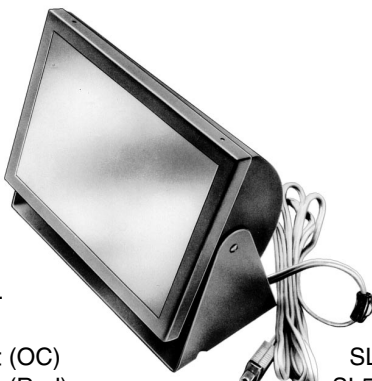

Premier Pro-Size Safelight

Large format floods darkroom with safe, workable light. Easy filter change to accommodate standard 10 x 12 filters for specialized applications. Complete with table mount, hanger brackets and wall mounts. Includes one amber (OC) or red filter, 25 watt bulb, 6 ft. cord with on-off switch.

EPR911 10 x 12, professional safelight (Red) SL10R

Premier Economical Safelight

All metal. Base bracket for table or mounting. Easy change of 5 x 7 filters. Use as a viewer or for retouching with frosted filter. On/off switch in 6 ft. cord. Includes 15 watt bulb and filter.

EPR915 5 x 7 safelight (OC) SL5
EPR916 5 x 7 safelight (Red) SL5R

Testrite Deluxe Safelight

Heavy duty. Includes 5½" OC filter. Complete with socket, cord, on/off switch. Bracket permits unit to swivel in all directions. Base can be fastened to wall or ceiling or will stand on table. UL listed. Uses 15W bulb. **Bulb not included.**

ETE901 5½" Safelight w/OC filter 5 1/2F

Testrite 5½" OC Filter Only

5½" diameter OC type filter. Individually packed.

ETE955 5½" OC Filter Only OC 5 1/2

Testrite Economy Safelights

MODEL 3A: Complete with socket, cord and on-off switch. Aluminum bracket permits unit to be swiveled in any direction. Base can be fastened into wall or ceiling or unit will stand by itself on table. Metal body and front filter ring. UL listed. Filter included- suitable for all multi-contrast and normal enlarging papers. **Bulb not included.**