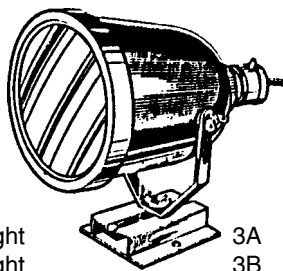

EPR911 10 x 12, professional safelight (Red) SL10R

Premier Economical Safelight

All metal. Base bracket for table or mounting. Easy change of 5 x 7 filters. Use as a viewer or for retouching with frosted filter. On/off switch in 6 ft. cord. Includes 15 watt bulb and filter.

EPR915 5 x 7 safelight (OC) SL5
EPR916 5 x 7 safelight (Red) SL5R

Testrite Deluxe Safelight

Heavy duty. Includes 5½" OC filter. Complete with socket, cord, on/off switch. Bracket permits unit to swivel in all directions. Base can be fastened to wall or ceiling or will stand on table. UL listed. Uses 15W bulb. **Bulb not included.**

ETE901 5½" Safelight w/OC filter 5 1/2F

Testrite 5½" OC Filter Only

5½" diameter OC type filter. Individually packed.

ETE955 5½" OC Filter Only OC 5 1/2

Testrite Economy Safelights

MODEL 3A: Complete with socket, cord and on-off switch. Aluminum bracket permits unit to be swiveled in any direction. Base can be fastened into wall or ceiling or unit will stand by itself on table. Metal body and front filter ring. UL listed. Filter included- suitable for all multi-contrast and normal enlarging papers. **Bulb not included.**

MODEL 3B: Same as above but without stand socket and cord. Has male thread to screw into bulb socket.

ETE921 Model 3A economy safelight 3A
ETE923 Model 3B economy safelight 3B

CPM/Delta BriteLab Safelight Lamps