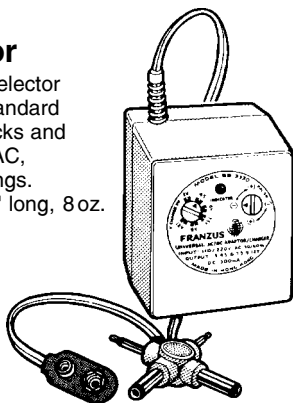

## Travel Smart by Franzus Deluxe Battery Eliminator

Dual voltage international model with selector switch. Replaces battery power with standard house current. Plug with 4 universal jacks and 9V adapter clip. 110/120 or 220/240V AC, 50/60Hz input. Six output voltage settings. Power indicator light. Polarity switch. 3" long, 8 oz. Master: 24.

CFR141 Deluxe Battery Eliminator BB-333D