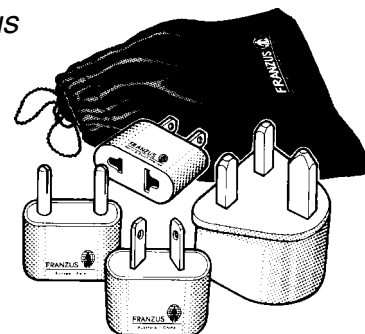

Travel Smart by Franzus International Adapter Plug Set

Weights 3.5 oz. Set includes four international plugs that will adapt to nearly all electrical wall outlets throughout the world. Travel pouch included. Master: 24.

CFR105 International Adapter Plug Set M-500E