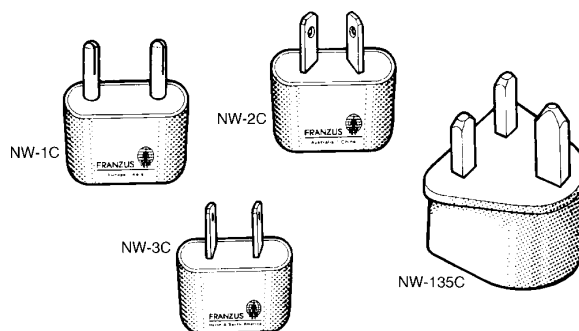

Travel Smart by Franzus Adapter Plugs

Master quantity for items listed below is 24.

Adapter plug with two long thin pins:

For Europe, Africa, Middle East, Asia and parts of the Caribbean.

CFR131 Adapter Plug NW-1C

Adapter plug with two angled flat blades:

For Australia, New Zealand, Argentina, mainland China, and Fiji.

CFR133 Adapter Plug NW-2C

Adapter plug with two flat blade adapter pins:

For North, Central & South America, Caribbean, Philippines and Tahiti.

CFR135 Adapter Plug NW-3C

Three-sided adapter plug with three square flat blades:

For Great Britain, Ireland and parts of Africa.

CFR137 Adapter Plug NW-135C

samigon® Ban-Glare Polarizer

Glare is the natural enemy of every photographer. Place the Ban-Glare polarizer in front of the light source to dramatically reduce glare. Sold in sheet sizes of 18" x 24". It can be cut to size to fit available frames. Also available in mounted cardboard.