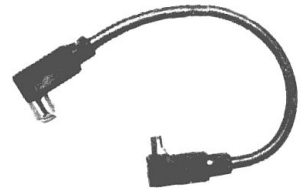

CSA523 12" PC-PC (M-M)

CSA550 3ft. PC-PC (M-F)

CSA551 6ft. PC-PC (M-F)

CSA553 9ft. PC-PC (M-F)

CSA557 12ft. PC-PC (M-F)

CSA533 12ft. PC-PC (M-M)

CSA554 15ft. PC-PC (M-F)

**CPM/Delta
Ripgrip
Velcro Cable Wrap**

Keeps cables & cords neat, organized, and safe. Available in black, red, and blue. Wraps in both directions. Locks on cord, can't be lost. Trimmable.

CCP46212 Pk/3, 1" x 12", one each color

46212

samigon® Multi-Flash Clamp