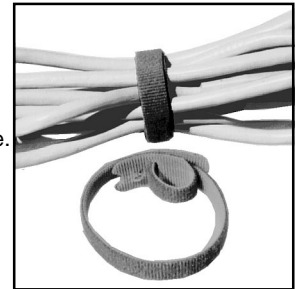

CSA907 5 ft. Coil Cord PC/PC (M-F)

CSA534 15 ft. Coil Cord, Household/PC

samigon® Straight Flash Cords

Top quality straight flash cords. Shielded wires. Molded sockets. Samigon blister pack. Master: 10.

CSA521 12" PC-PC (M-F)

CSA523 12" PC-PC (M-M)

CSA550 3ft. PC-PC (M-F)

CSA551 6ft. PC-PC (M-F)

CSA553 9ft. PC-PC (M-F)

CSA557 12ft. PC-PC (M-F)

CSA533 12ft. PC-PC (M-M)

CSA554 15ft. PC-PC (M-F)

**CPM/Delta
Ripgrip
Velcro Cable Wrap**

Keeps cables & cords neat, organized, and safe. Available in black, red, and blue. Wraps in both directions. Locks on cord, can't be lost. Trimmable.

CCP46212 Pk/3, 1" x 12", one each color

46212

samigon® Multi-Flash Clamp

A handy accessory that can be conveniently stored in your camera bag.

Clamp fits easily on a bench, door or any place in a house or studio. It can be used with slave units or any camera extension cord to give back, side or fill in lighting for your subject.