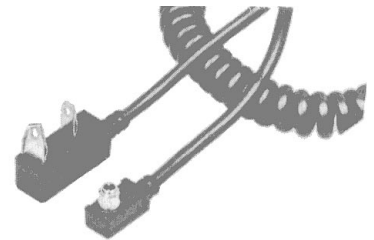

CPA097 PC Conditioner, Deluxe

Paramount Manual Tripper

Momentary push button switch to manually fire electronic flash units. Connects to flash unit through 12" straight cord attached to household plug. Master: 10.

CPA523 Manual Tripper, 1ft.

T-1S

Paramount Voltage Protected Sync Cords

A clear, high-impact plastic box, with visible circuit board is molded directly onto the cord. The circuit lowers flash sync voltage to 6 volts, the safe voltage recommended by camera manufacturers. Arcing is controlled, thereby keeping the camera contacts clean, safe, and free from damage caused by voltage.

CPA801	Household to PC (Standard) Coil extends 5ft.	VP-2-6C
CPA802	Household (Gold Plated) to PC Long Tip (Gold), 5ft. Coil	VP-G2-6C
CPA812	Household to PC, 15ft. Straight	VP-2-15S
CPA818	HH to PC Long Tip, 18" Straight	VP-A2-18
CPA823	PC to PC Female, 12"	VP-P-PF
CPA829	PC to PC Female, approx. 15ft.	VP-8-15S
CPA835	Household Male to Household Female, 1ft. Straight	VP-HH-HF
CPA851	Household to Hot Shoe, 5ft. Coiled	VP-HS-6C
CPA852	Hasselblad C Lens to Household, Coil extends 5ft	VP-S-4C
CPA859	Sunpak to PC, Coil extends 5ft.	VP-SP
CPA864	Vivatar to PC, Coil extends 5ft.	VP-V-4C
CPA898	1/4 inch Monolite to PC, 10ft. Straight	VP-ML

**samigon®
Coiled Flash Cords**

Top quality coiled cords, with shielded wires, stretch to over five feet. Molded sockets for firm fit. Samigon blister pack. Master: 10.

CSA531 5 ft. Coil Cord, Household/PC