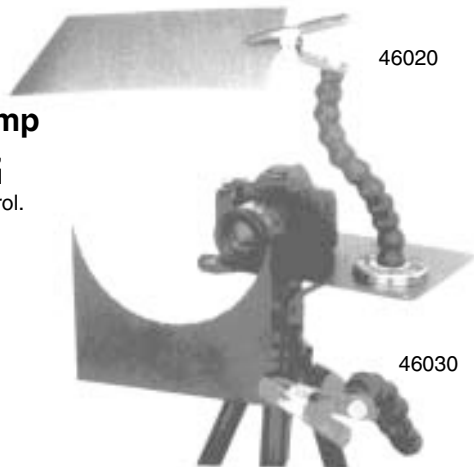

BSA712 Zoom Duplicator

Testrite Bell Reflector, BR-1

Screws into socket to offer protection and reflection of bare copy lights. 5 1/4" diameter, 4" long.

BTE436 Bell Reflector

BR-1

CPM/Delta Magnetic Base

A powerful magnetic base with 1/4" - 20 tripod and 3/8" and 5/8" stand adapters. Use to lift, secure, position and hold hard-to-handle items. Shown is an 8" x 10" black heavy steel plate with multiple holes. Attaches to walls and tripods.

BCP242190 Effects Kit 1 46120

CPM/Delta Light Stand Arm

20 different combinations are possible. Flexible for placement of gobos, reflectors, flags, small lights and flash heads with 120° tilt and 360° rotation. Fits male/female 1/4" - 20 tripod threads, male/female 3/8" and 5/8" light stands. Also available with a large clamp.

Light Stand Arm with Clamp shown.

BCP242160 Light Stand Arm 46060

BCP242170 Light Stand Arm with Clamp 46070

BCP242130 Single Arm, Dual Large Clamp 46030

CPM/Delta Dual Arm, Triple Clamp, Magnetic Base, Plate

Perfect for table top photography of small objects, etc. 1/2" and 3/4" plastic segmented fittings.

BCP242100 Dual Arm, Triple Clamp, Magnetic Base, Plate 46010

CPM/Delta Single Arm, Dual Large Clamp

Holds gels, gobos, flags, and reflectors for special effects and lighting control. (Picture shown with Light Stand Arm, BCP242160.)