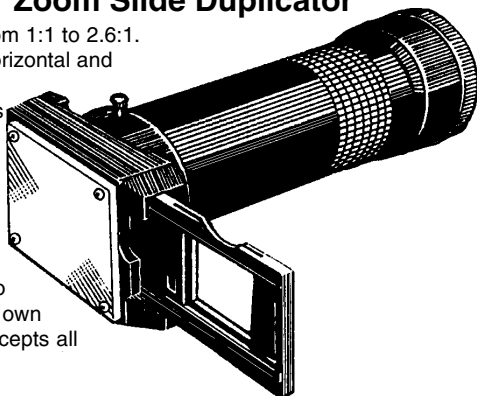

samigon® Zoom Slide Duplicator

Image magnification from 1:1 to 2.6:1. Duplicator allows for horizontal and vertical movement of slide so that cropping is possible. This allows for enlargement of a portion of the slide, making possible different compositions from the original slide. The unit fits directly into the camera and has its own optical lens system. Accepts all T-Mounts.

BSA712 Zoom Duplicator

Testrite Bell Reflector, BR-1

Screws into socket to offer protection and reflection of bare copy lights. 5 1/4" diameter, 4" long.

BTE436 Bell Reflector

BR-1

CPM/Delta Magnetic Base

A powerful magnetic base with 1/4" - 20 tripod and 3/8" and 5/8" stand adapters. Use to lift, secure, position and hold hard-to-handle items. Shown is an 8" x 10" black heavy steel plate with multiple holes. Attaches to walls and tripods.

BCP242190 Effects Kit 1 46120

CPM/Delta Light Stand Arm

20 different combinations are possible. Flexible for placement of gobos, reflectors, flags, small lights and flash heads with 120° tilt and 360° rotation. Fits male/female 1/4" - 20 tripod threads, male/female 3/8" and 5/8" light stands. Also available with a large clamp.

Perfect for table top photography of small objects, etc. 1/2" and 3/4" plastic segmented fittings.

BCP242100 Dual Arm, Triple Clamp, Magnetic Base, Plate 46010

CPM/Delta Single Arm, Dual Large Clamp

Holds gels, gobos, flags, and reflectors for special effects and lighting control. (Picture shown with Light Stand Arm, BCP242160.)