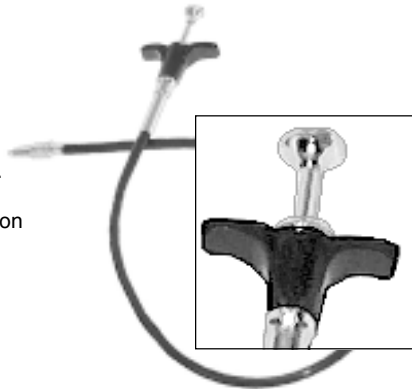

Screw-Lock, Heavy-Duty Cable Releases

With flexible black covering, chrome plated hardware and screw lock for time exposures. Rotating screw-in fitting. Samigon blister pack.

- BSA882 12" Heavy-duty release w/screw lock
- BSA883 20" Heavy-duty release w/screw lock
- BSA884 40" Heavy-duty release w/screw lock

Heavy-Duty, Auto Disc Lock Cable Releases

Our top quality cable release. Extremely flexible and trouble-free. Same construction as above, but with auto-disc lock instead of screw lock. Samigon blister pack.

- BSA892 12" Heavy-duty release w/auto lock
- BSA893 20" Heavy duty release w/auto lock
- BSA894 40" Heavy duty release w/auto lock

12" Metal/Vinyl Release

A quality woven metal cable release. Clear vinyl covered for extra durability and ease of handling. Screw lock for time exposures. Fingertip wings. Samigon blister pack.

- BSA842 12" Metal/Vinyl w/lock

Self Timer

Fits the cable release sockets of cameras and provides variable time delay for self-portraits.

- BSA831 Self-timer

20ft. Air Release

Provides a remote control system for most cameras. Smooth, easy, instantaneous action makes this an excellent tool for unobtrusive photographic work, such as photographing children, birds, etc.