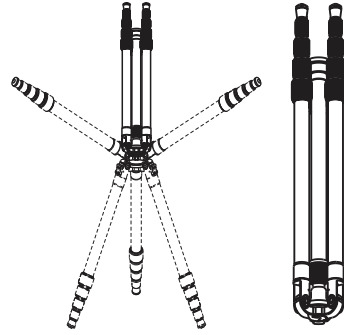

## T-X Series

**Our most compact, full-sized tripods  
specifically designed with the  
traveler in mind.**

Winner of Germany's  
Foto Magazin Tripod  
Quality Test - M3204  
  
Winner of Camera Magazine  
Innovative Imaging Product  
of the Year - TX Series  
  
5 of the Top 10 Ball Heads  
in Germany's "Traumflieger  
Test of 33 Ball Heads"  
are Sirui Ball Heads

**Legs fold up 180° for  
extra compactness**

TX series tripods - our most compact full-size tripods - specifically designed with the traveler in mind.

For easy storage and transport, the tripod can fold as small as 13.8 in (35cm) - about the size of a 2L water bottle - and weighs as little as 2.0 lb (0.9kg) !!

You can easily fit a TX tripod into a backpack, camera bag or carry-on luggage!

The TX Series tripods have a unique leg mechanism that allows you to fold the legs up 180°. This allows the tripod to be folded significantly smaller than comparably sized tripods with conventional leg designs.

Simply depress the leg angle lock and invert the legs 180°. An added advantage is that you can keep a ball head on the tripod and it will still fit in the compact carrying case that's included.

**T-2005X**  
Recommended Ball Heads:  
K-20X, G-20X