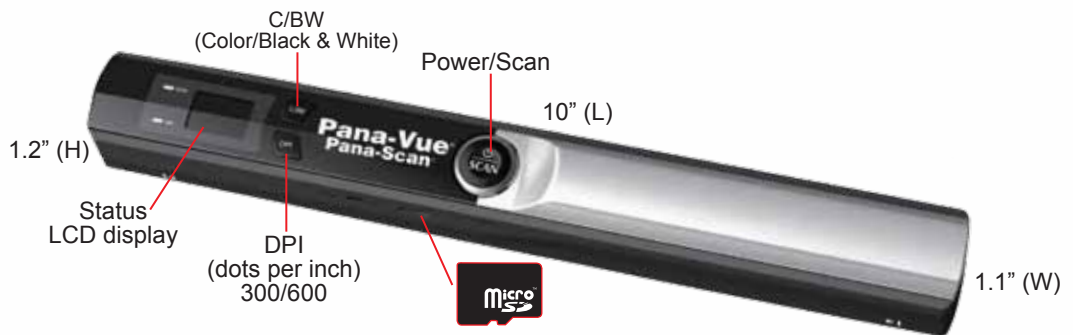

Magazines

Kids' Artwork

Photographs

Documents

Newspapers

Technical Specifications:

- **Resolution** Low resolution: 300x300 dpi (default)
 High resolution: 600x600 dpi
 - **Scan Speed***
 (Approximate .seconds) Color Low resolution - 3 seconds
 for letter size paper B & W Low resolution - 2 seconds
 Color High resolution - 13 seconds
 B & W High resolution - 6 seconds
 - **Capacity**
 (Per 1GB microSD card,..... 300dpi color - 780 Scans (Minimum)
 scanning Letter size original) 300dpi B & W - 1280 Scans (Minimum)
 600dpi color - 220 Scans (Minimum)
 600dpi B & W - 290 Scans (Minimum)
 - **Scan width**..... 8 1/2"
 - **Scan length**..... 300DPI: 50" (Max), 600DPI: 25" (MAX)
- (Actual number of scans varies depending on complexity of original)